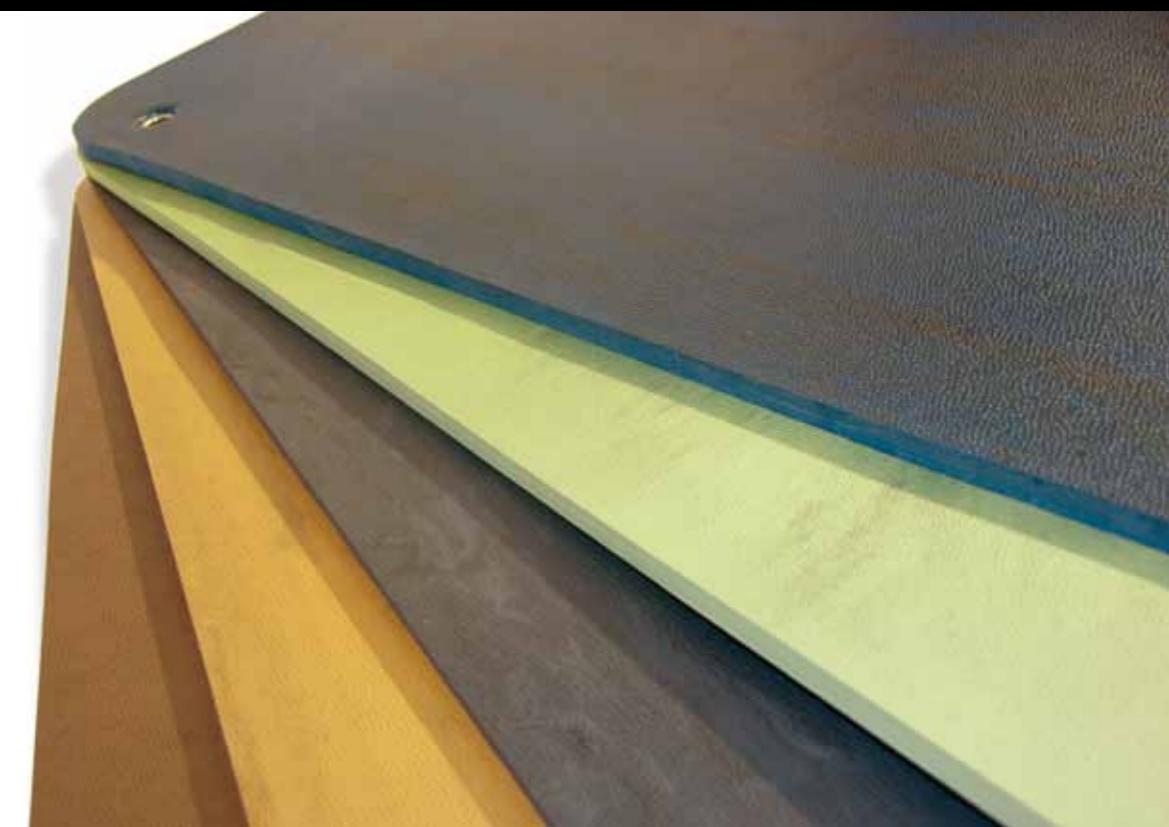

ergonomic

professional

home

thick yoga mat

comfortgym deluxe

The range of grained and wood-look colours make Comfortgym Deluxe **the most elegant mat** available on the market today. The colours are innovative, exclusive and offer **great aesthetics**. Deluxe also ensures maximum comfort, elasticity and softness.

*Comfortgym Deluxe es la **colchoneta más elegante** del mercado. Sus colores veteados, con el look de la madera, tan innovadores y exclusivos, ofrecen una **gran estética**. La gama Deluxe asegura el máximo confort, elasticidad y suavidad.*