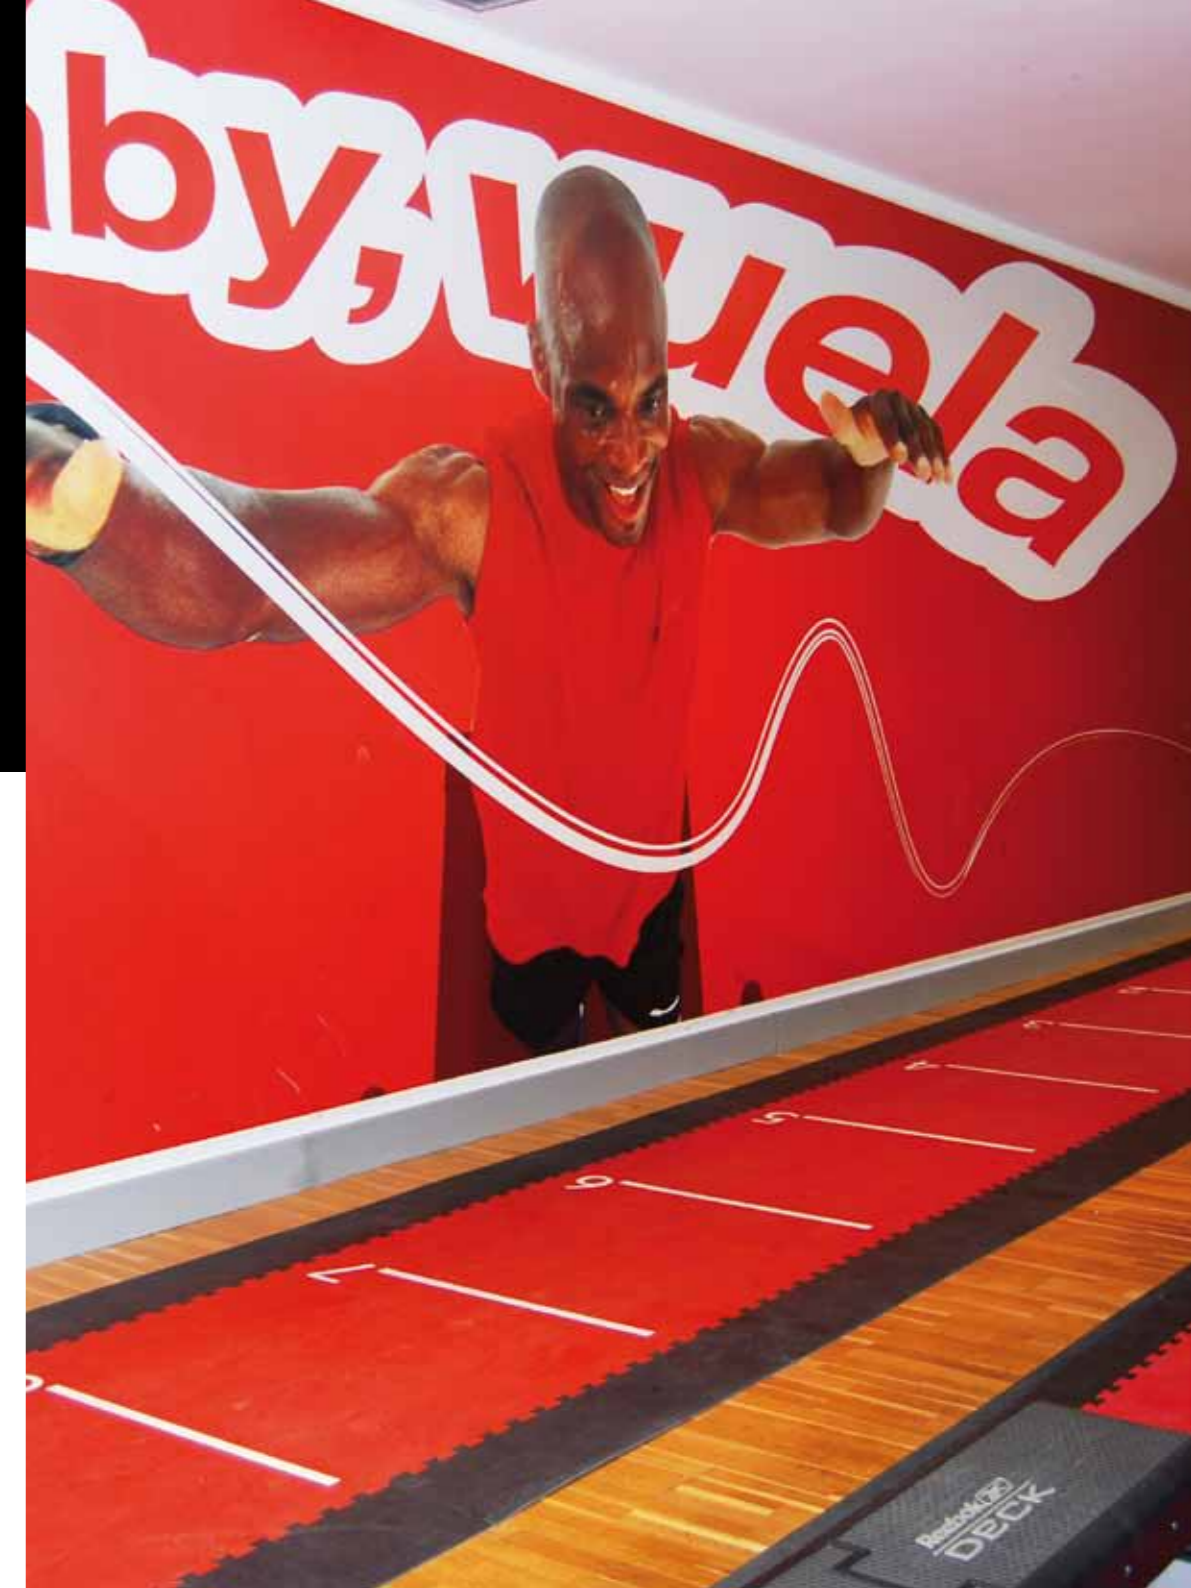

sprint track

Combine **Speed, Agility and Quickness** activities with **Strength** exercises. Conduct explosive exercises, multi-jumps, speed & direction changes, sprints, strides... The tiles contribute to **measuring the distance** completed, and the sexy colours will stand out and appeal to all your members.

Combina ejercicios de **velocidad, agilidad y rapidez** con ejercicios de **fuerza**. Realiza ejercicios de fuerza explosiva, multisaltos, cambios de ritmo y cambios de dirección, sprints, zancadas... Las losetas contribuyen a **medir la distancia** recorrida y sus atractivos colores seducirán a tus socios.